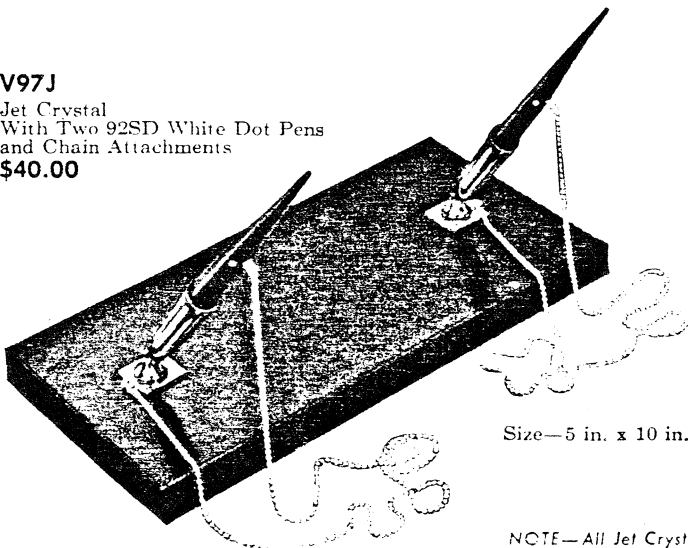

Size—5 in. x 10 in.

S89J

Jet Crystal
With 92SD White Dot Pen
$18.00

With RL4D Stratowriter
With 55D Sheaffer Pen

$16.00
$13.50